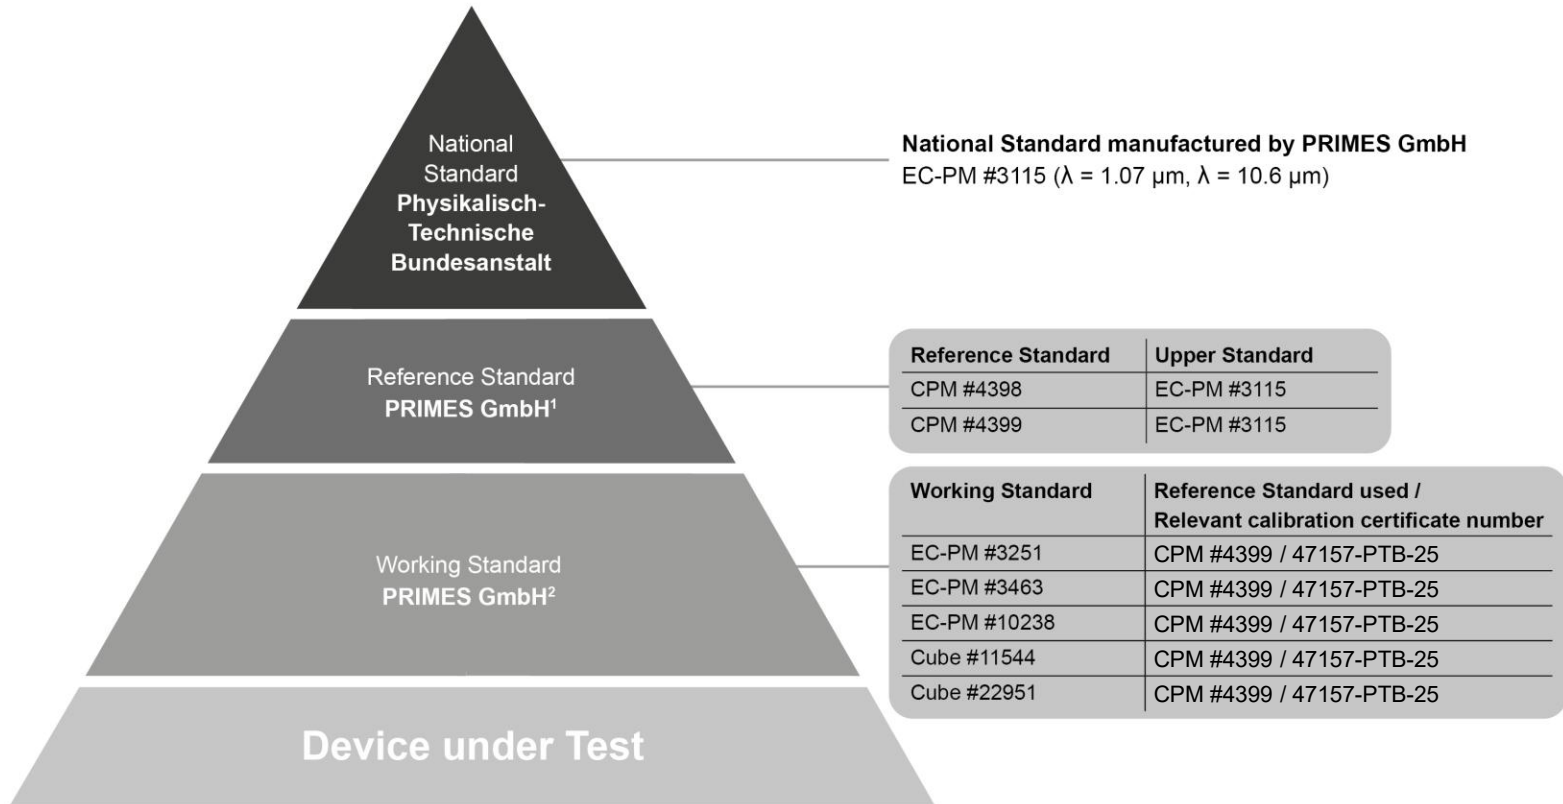

# TRACEABILITY CHART

- 1) All reference standards are recalibrated once a year.
- 2) The working standards are recalibrated against the reference standards at least once every six months.